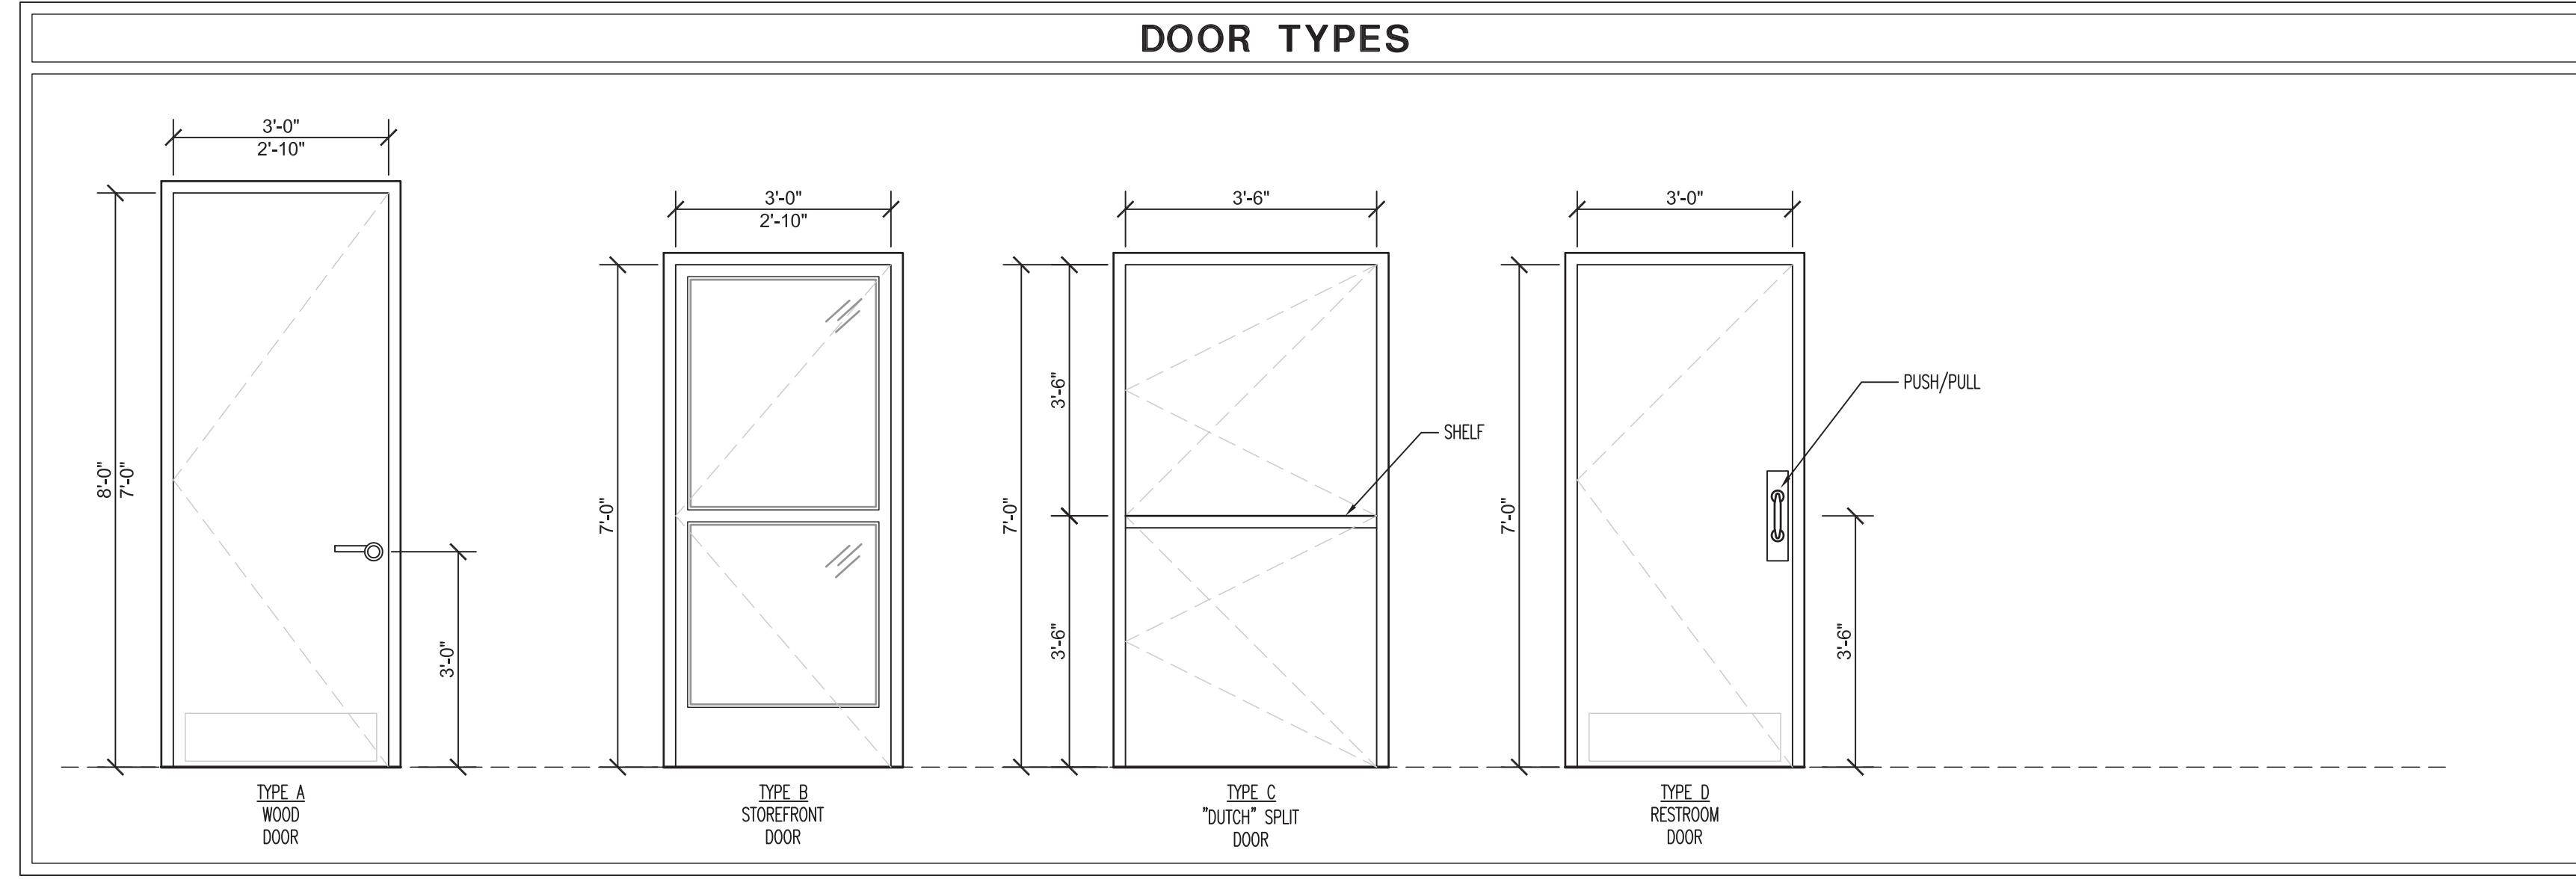

DOOR HARDWARE SETS			
HARDWARE SET 01 SINGLE DOOR SANCTUARY ENTRY 4 EA HINGES LB8000 4 1/2" X 4 1/2" X NRP X 640 1 EA STOREROOM LOCK 10B-10004 1 EA EXIT DEVICE 9927EO X 313AN 1 EA RIM CYLINDER 20-021 X 613 1 EA CLOSERS 4111-CUSH X SNB X 695 1 EA DOOR STOPS 482 X 613 1 EA SILENCERS Q146	BOMMER SARGENT VON DUPRIN SCHLAGE LCN ROCKWOOD STEELCRAFT	HARDWARE SET 06 PAIR OF DOORS STORAGE 6 EA HINGES LB8000 4 1/2" X 4 1/2" X NRP X 640 2 EA STOREROOM LOCK 23-10004 LL WBS - 260 2 EA CLOSERS 4111-CUSH X SNB X 695	BOMMER SARGENT LCN
HARDWARE SET 02 PAIR OF DOORS SANCTUARY ENTRY 8 EA HINGES LB8000 4 1/2" X 4 1/2" X NRP X 640 2 EA STOREROOM LOCK 10B-10004 1 EA EXIT DEVICE 9927EO X 313AN 1 EA EXIT DEVICE 9927L X 313AN 1 EA RIM CYLINDER 20-021 X 613 2 EA CLOSERS 4111-CUSH X SNB X 695 2 EA DOOR STOPS 482 X 613 2 EA SILENCERS Q146	BOMMER SARGENT VON DUPRIN VON DUPRIN SCHLAGE LCN ROCKWOOD STEELCRAFT	HARDWARE SET 07 PAIR OF DOORS CLASSROOM/OFFICE 6 EA HINGES LB8000 4 1/2" X 4 1/2" X NRP X 640 2 EA DEADBOLT 485 X 2 3/4" BACKSET 2 EA RIM CYLINDER 20-021 X 613 2 EA CLOSERS 4111-CUSH X SNB X 695 2 EA DOOR STOPS 482 X 613 2 EA SILENCERS Q146	BOMMER SARGENT SCHLAGE LCN ROCKWOOD STEELCRAFT
HARDWARE SET 03 PAIR OF DOORS HALLWAY STOREFRONT 8 EA HINGES LB8000 4 1/2" X 4 1/2" X NRP X 640 2 EA EXIT DEVICES 99ML-OP X 3'-0" X SNB X 313AN 2 EA RIM CYLINDERS 20-021 X 613 2 EA CLOSERS 4111-CUSH X SNB X 695	BOMMER VON DUPRIN SCHLAGE LCN	HARDWARE SET 08 SINGLE DOOR SANCTUARY SPLIT DOOR 4 EA HINGES LB8000 4 1/2" X 4 1/2" X NRP X 640 1 EA EXIT DEVICES 99ML-OP X 3'-0" X SNB X 313AN 1 EA RIM CYLINDERS 20-021 X 613 1 EA SPRING LOADED BOLT SLAM LATCH NOSE DOWN W/PULL 1 EA SURFACE MOUNTED STEEL STRIKE	BOMMER VON DUPRIN SCHLAGE LCN T.B.O.
HARDWARE SET 04 SINGLE DOOR CLASSROOM/OFFICE 3 EA HINGES LB8000 4 1/2" X 4 1/2" X NRP X 640 1 EA DEADBOLT 485 X 2 3/4" BACKSET 1 EA RIM CYLINDER 20-021 X 613 1 EA CLOSERS 4111-CUSH X SNB X 695 1 EA DOOR STOPS 482 X 613 1 EA SILENCERS Q146	BOMMER SARGENT SCHLAGE LCN ROCKWOOD STEELCRAFT	HARDWARE SET 09 SINGLE DOOR WOMEN'S RESTROOM 3 EA HINGES LB8000 4 1/2" X 4 1/2" X 640 1 EA PULL HANDLE 134 X 70B 1 EA PUSH PLATE 70C X 613 1 EA CLOSER PA1461 X 695 1 EA WALL STOP 406 X 613 3 EA SILENCERS Q146	BOMMER ROCKWOOD ROCKWOOD LCN ROCKWOOD STEELCRAFT
HARDWARE SET 05 SINGLE DOOR STORAGE 3 EA HINGES LB8000 4 1/2" X 4 1/2" X NRP X 640 1 EA STOREROOM LOCK 23-10004 LL WBS - 260 1 EA CLOSERS 4111-CUSH X SNB X 695	BOMMER SARGENT LCN	HARDWARE SET 10 SINGLE DOOR ENGLISH MINISTRY STORAGE 4 EA HINGES LB8000 4 1/2" X 4 1/2" X NRP X 640 1 EA EXIT DEVICES 99ML-OP X 3'-0" X SNB X 313AN 1 EA RIM CYLINDERS 20-021 X 613 1 EA CLOSERS 4111-CUSH X SNB X 695	BOMMER VON DUPRIN SCHLAGE LCN

1. **DOOR NOTES**
1. PROVIDE FIELD BUILT 1 1/2" # HICKORY PUSH BAR BY CC
  2. POWDER COAT WITH POR-1 RAL3002 CARMINE RED
  3. PUBLIC AREA HW DOOR FRAMES SHALL BE PAINTED HIGH GLOSS POR-1
  4. 180 DEGREE HINGE
  5. NOT USED
  6. POR-1 AUTOMATIC SLIDING STANLEY DURA-GLUCE 2000 SERIES DOOR SYSTEM, 1" TEMP. INSUL. GLASS, BREAKAWAY PANELS WITH 6" PUSH PANEL