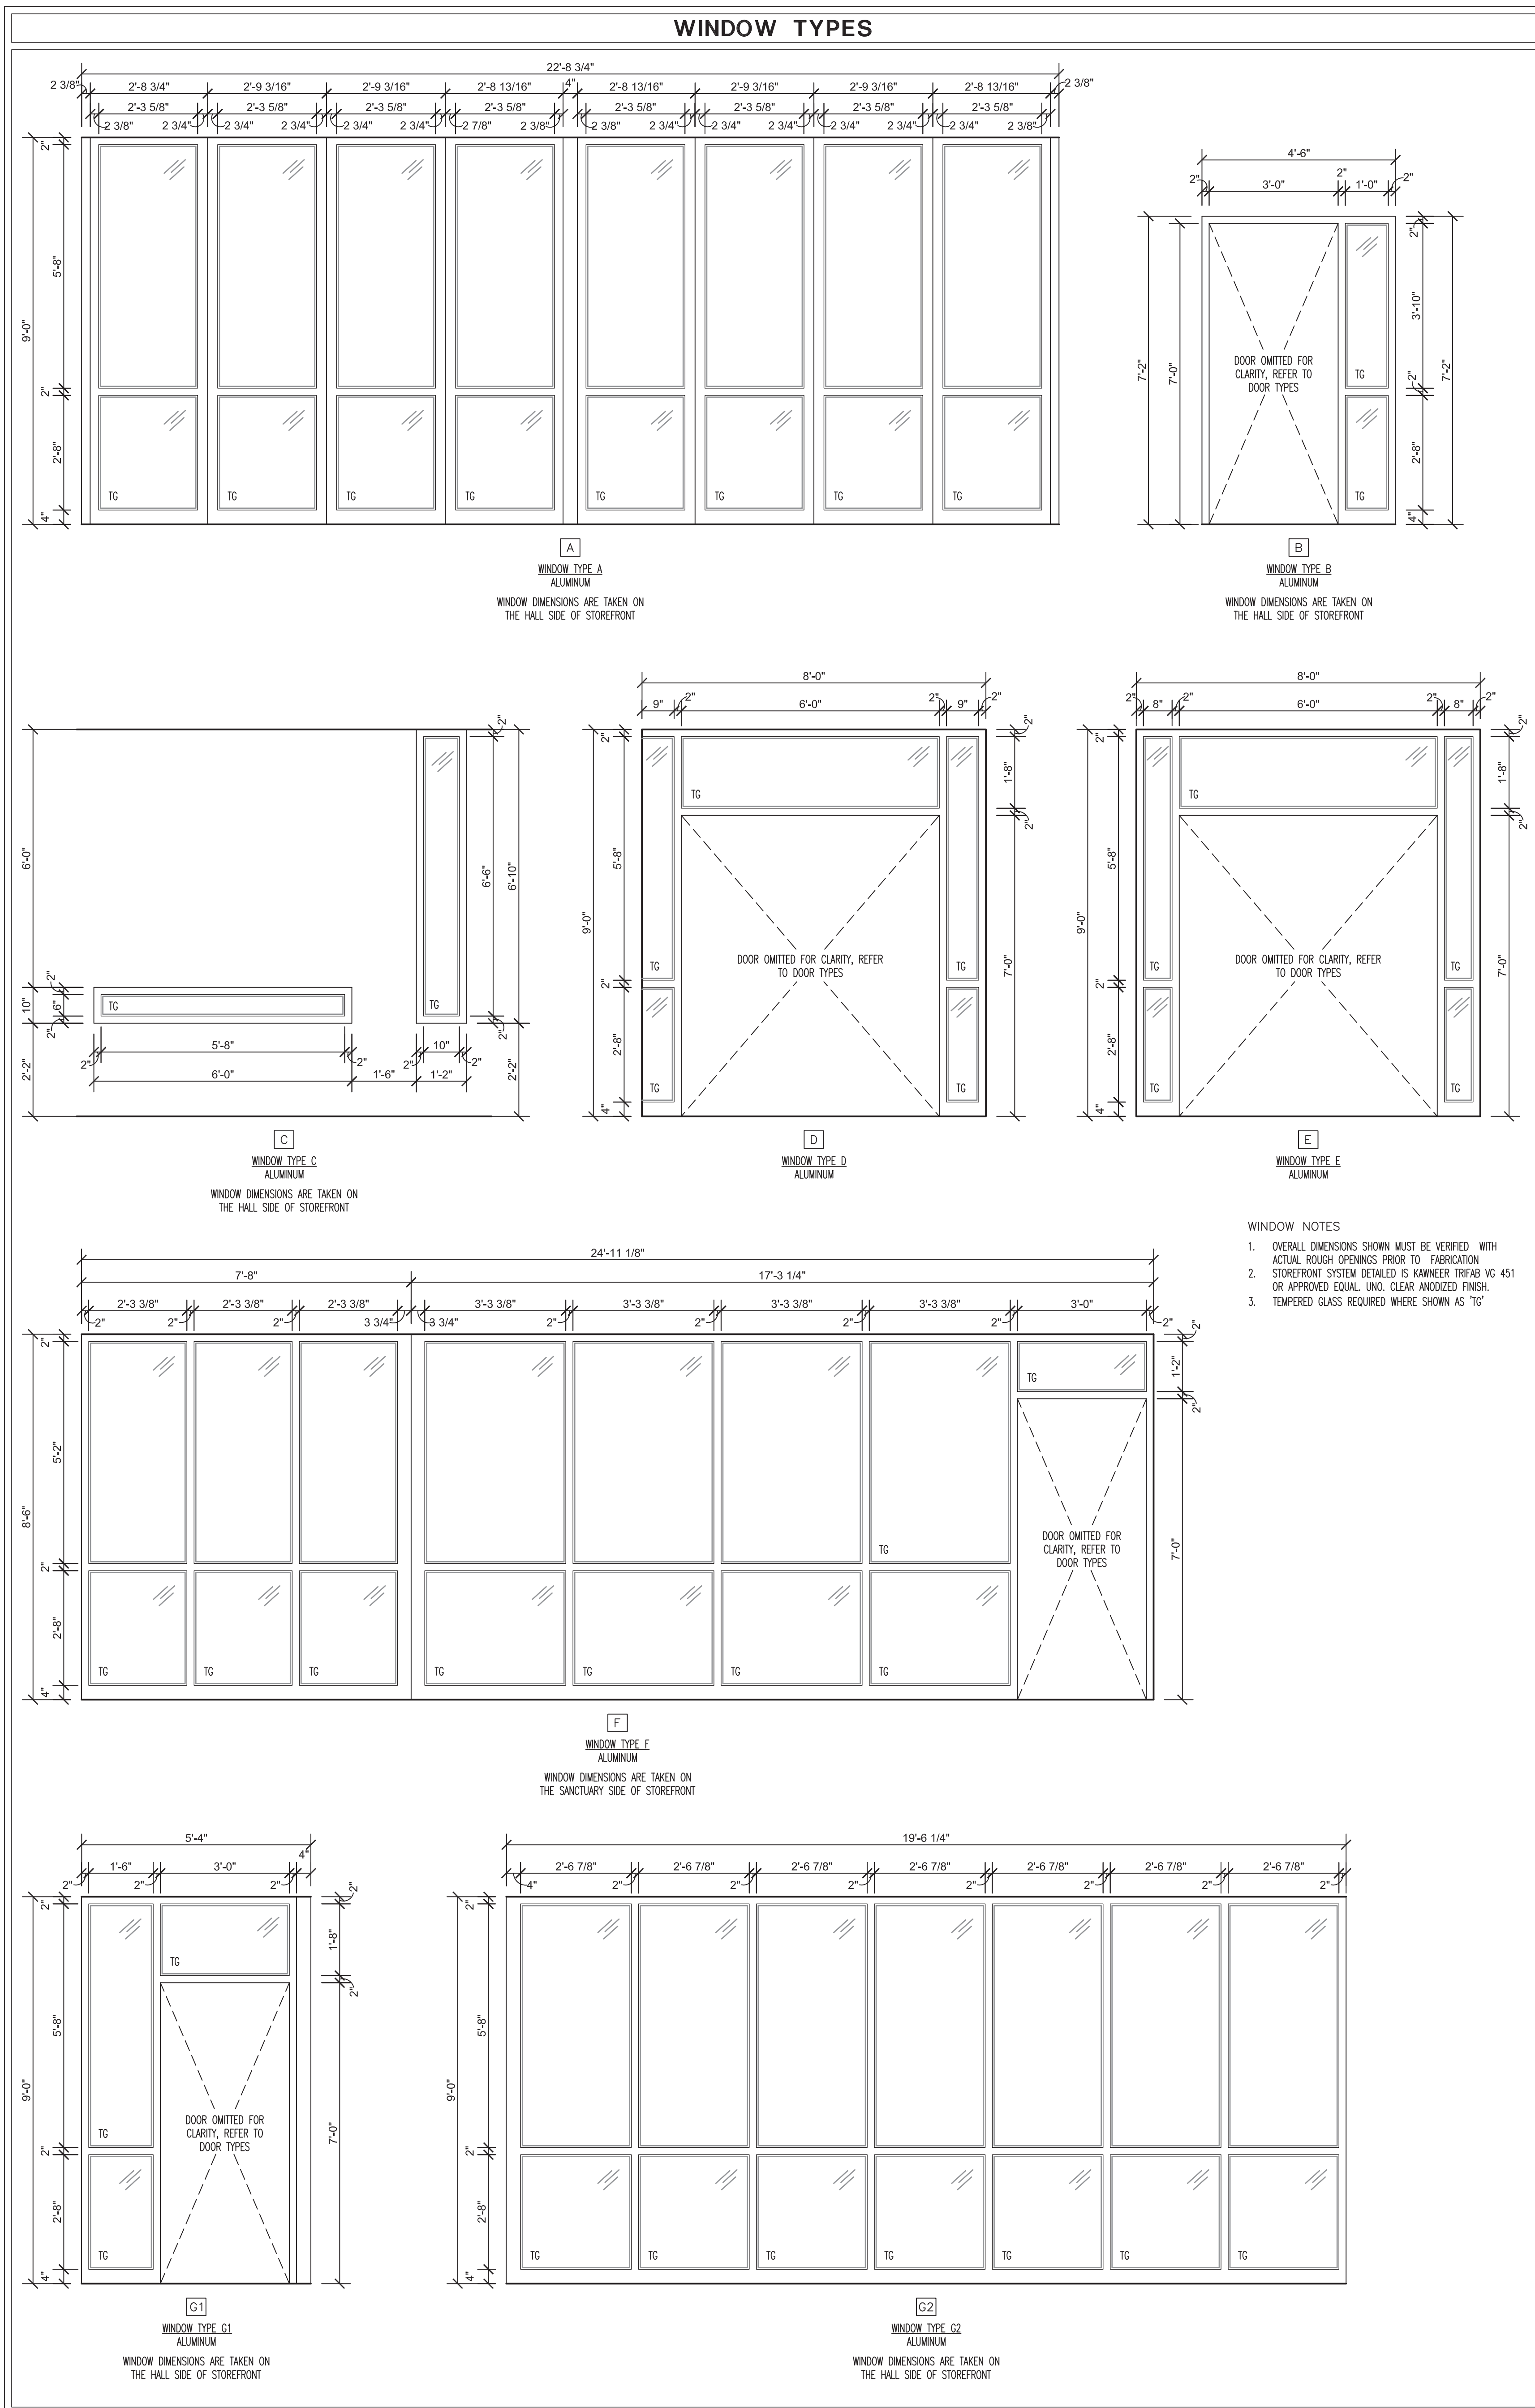

BINNERI PRESBYTERIAN CHURCH
RICHARDSON, TX
1301 ABRAMS RD.
ROCHARDSON, TEXAS 75081

DRAWN BY: KJC
CHECKED BY: DAD
DATE: 04.12.2017

REVISIONS:

PROJECT NO.: 16054
SHEET TITLE:

DOOR AND WINDOW SCHEDULES

SHEET NO.: A-130

DOOR		DOOR SCHEDULE										GLAZING		DETAILS			LABEL		HDW GROUP	REMARKS
NO	ROOM	SIZE	TYPE	THK	MATL	FINISH	FRAME	FMATL	FFINISH	GLAZING	GTYP	HEAD	JAMB	SILL						
101	MAIN SANCTUARY	3'-0" x 8'-0" SINGLE	A	1 3/4"	WD	---	MTL	MTL	PT	---	---	04/A131	04/A131	03/A131	---	01				
102	MAIN SANCTUARY	3'-0" x 8'-0" DOUBLE	A	1 3/4"	WD	---	MTL	MTL	PT	---	---	04/A131	04/A131	03/A131	---	02				
103	MAIN SANCTUARY	3'-0" x 7'-0" SINGLE	A	1 3/4"	WD	---	MTL	MTL	PT	---	---	04/A131	04/A131	03/A131	---	01				
104	LIBRARY	2'-10" x 7'-0" DOUBLE	B	1 3/4"	MTL	---	MTL	MTL	MTL	TEMPERED	---	01/A131	01/A131	02/A131	---	03				
105	KINDER HALLWAY	3'-0" x 7'-0" DOUBLE	B	1 3/4"	MTL	---	MTL	MTL	MTL	TEMPERED	---	01/A131	01/A131	02/A131	---	03				
106	KINDER PLAYROOM	3'-0" x 7'-0" SINGLE	A	1 3/4"	WD	---	MTL	MTL	PT	---	---	04/A131	04/A131	02/A131	---	04				
107	KINDER WORKROOM	3'-0" x 7'-0" SINGLE	A	1 3/4"	WD	---	MTL	MTL	PT	---	---	04/A131	04/A131	03/A131	---	04				
108	MOTHER'S SUITE	3'-0" x 7'-0" SINGLE	A	1 3/4"	WD	---	MTL	MTL	PT	---	---	04/A131	04/A131	03/A131	---	04				
109	KINDER HALLWAY	3'-0" x 7'-0" DOUBLE	B	1 3/4"	MTL	---	MTL	MTL	MTL	TEMPERED	---	01/A131	01/A131	02/A131	---	03				
110	ENGLISH MINISTRY	3'-0" x 8'-0" SINGLE	A	1 3/4"	WD	---	MTL	MTL	PT	---	---	04/A131	04/A131	03/A131	---	01				
111	ENGLISH MINISTRY	2'-10" x 8'-0" DOUBLE	A	1 3/4"	WD	---	MTL	MTL	PT	---	---	04/A131	04/A131	03/A131	---	02				
112	ENGLISH MINISTRY	3'-0" x 8'-0" SINGLE	A	1 3/4"	WD	---	MTL	MTL	PT	---	---	04/A131	04/A131	03/A131	---	01				
113	E.M. STORAGE	3'-0" x 7'-0" SINGLE	B	1 3/4"	MTL	---	MTL	MTL	MTL	TEMPERED	---	01/A131	01/A131	01/A131	---	10				
114	KINDER WORKROOM	3'-0" x 7'-0" SINGLE	A	1 3/4"	WD	---	MTL	MTL	PT	---	---	04/A131	04/A131	03/A131	---	04				
115	KINDER PLAYROOM	3'-0" x 7'-0" SINGLE	A	1 3/4"	WD	---	MTL	MTL	PT	---	---	04/A131	04/A131	03/A131	---	04				
116	KINDER SANCTUARY	3'-0" x 7'-0" DOUBLE	A	1 3/4"	WD	---	MTL	MTL	PT	---	---	04/A131	04/A131	03/A131	---	02				
117	KINDER SANCTUARY	3'-6" x 7'-0" SINGLE	C	1 3/4"	WD	---	MTL	MTL	PT	---	---	04/A131	04/A131	03/A131	---	08	DUTCH DOOR WITH SHELF, REFER TO 05/A131			
118	KINDER RESTROOM	3'-0" x 7'-0" SINGLE	A	1 3/4"	WD	---	MTL	MTL	PT	---	---	04/A131	04/A131	03/A131	---	04				
119	KINDER RESTROOM	3'-0" x 7'-0" SINGLE	A	1 3/4"	WD	---	MTL	MTL	PT	---	---	04/A131	04/A131	03/A131	---	04				
120	KINDER RESTROOM	3'-0" x 7'-0" SINGLE	A	1 3/4"	WD	---	MTL	MTL	PT	---	---	04/A131	04/A131	03/A131	---	04				
121	KINDER STORAGE	3'-0" x 7'-0" SINGLE	A	1 3/4"	WD	---	MTL	MTL	PT	---	---	04/A131	04/A131	03/A131	---	05				
201	MULTI-PURPOSE ROOM	3'-0" x 7'-0" DOUBLE	A	1 3/4"	WD	---	MTL	MTL	PT	---	---	04/A131	04/A131	03/A131	---	07				
202	YOUTH SANCTUARY	3'-0" x 7'-0" DOUBLE	A	1 3/4"	WD	---	MTL	MTL	PT	---	---	04/A131	04/A131	03/A131	---	02				
203	YOUTH STORAGE	3'-0" x 8'-0" DOUBLE	A	1 3/4"	WD	---	MTL	MTL	PT	---	---	04/A131	04/A131	03/A131	---	06				
204	YOUTH SANCTUARY	3'-0" x 7'-0" DOUBLE	A	1 3/4"	WD	---	MTL	MTL	PT	---	---	04/A131	04/A131	03/A131	---	02				
205	ELEMENTARY SANCTUARY	3'-0" x 7'-0" DOUBLE	A	1 3/4"	WD	---	MTL	MTL	PT	---	---	04/A131	04/A131	03/A131	---	02				
206	ELEMENTARY SANCTUARY	3'-0" x 7'-0" SINGLE	A	1 3/4"	WD	---	MTL	MTL	PT	---	---	04/A131	04/A131	03/A131	---	01				
207	ELEMENTARY SANCTUARY	3'-0" x 7'-0" DOUBLE	A	1 3/4"	WD	---	MTL	MTL	PT	---	---	04/A131	04/A131	03/A131	---	02				
208	ELEMENTARY CLASSROOM	3'-0" x 7'-0" SINGLE	A	1 3/4"	WD	---	MTL	MTL	PT	---	---	04/A131	04/A131	03/A131	---	04				
209	ELEMENTARY STORAGE	3'-0" x 8'-0" DOUBLE	A	1 3/4"	WD	---	MTL	MTL	PT	---	---	04/A131	04/A131	03/A131	---	06				
210	ELEMENTARY CLASSROOM	3'-0" x 7'-0" SINGLE	A	1 3/4"	WD	---	MTL	MTL	PT	---	---	04/A131	04/A131	03/A131	---	04				
211	MEETING ROOM	3'-0" x 7'-0" SINGLE	A	1 3/4"	WD	---	MTL	MTL	PT	---	---	04/A131	04/A131	03/A131	---	04				
212	MEETING ROOM	3'-0" x 7'-0" SINGLE	A	1 3/4"	WD	---	MTL	MTL	PT	---	---	04/A131	04/A131	03/A131	---	04				
213	WOMEN'S RESTROOM	3'-0" x 7'-0" SINGLE	D	1 3/4"	MTL	---	MTL	MTL	PT	---	---	04/A131	04/A131	03/A131	---	09				
214	MECHANICAL	3'-0" x 7'-0" SINGLE	A	1 3/4"	WD	---	MTL	MTL	PT	---	---	04/A131	04/A131	03/A131	---	06