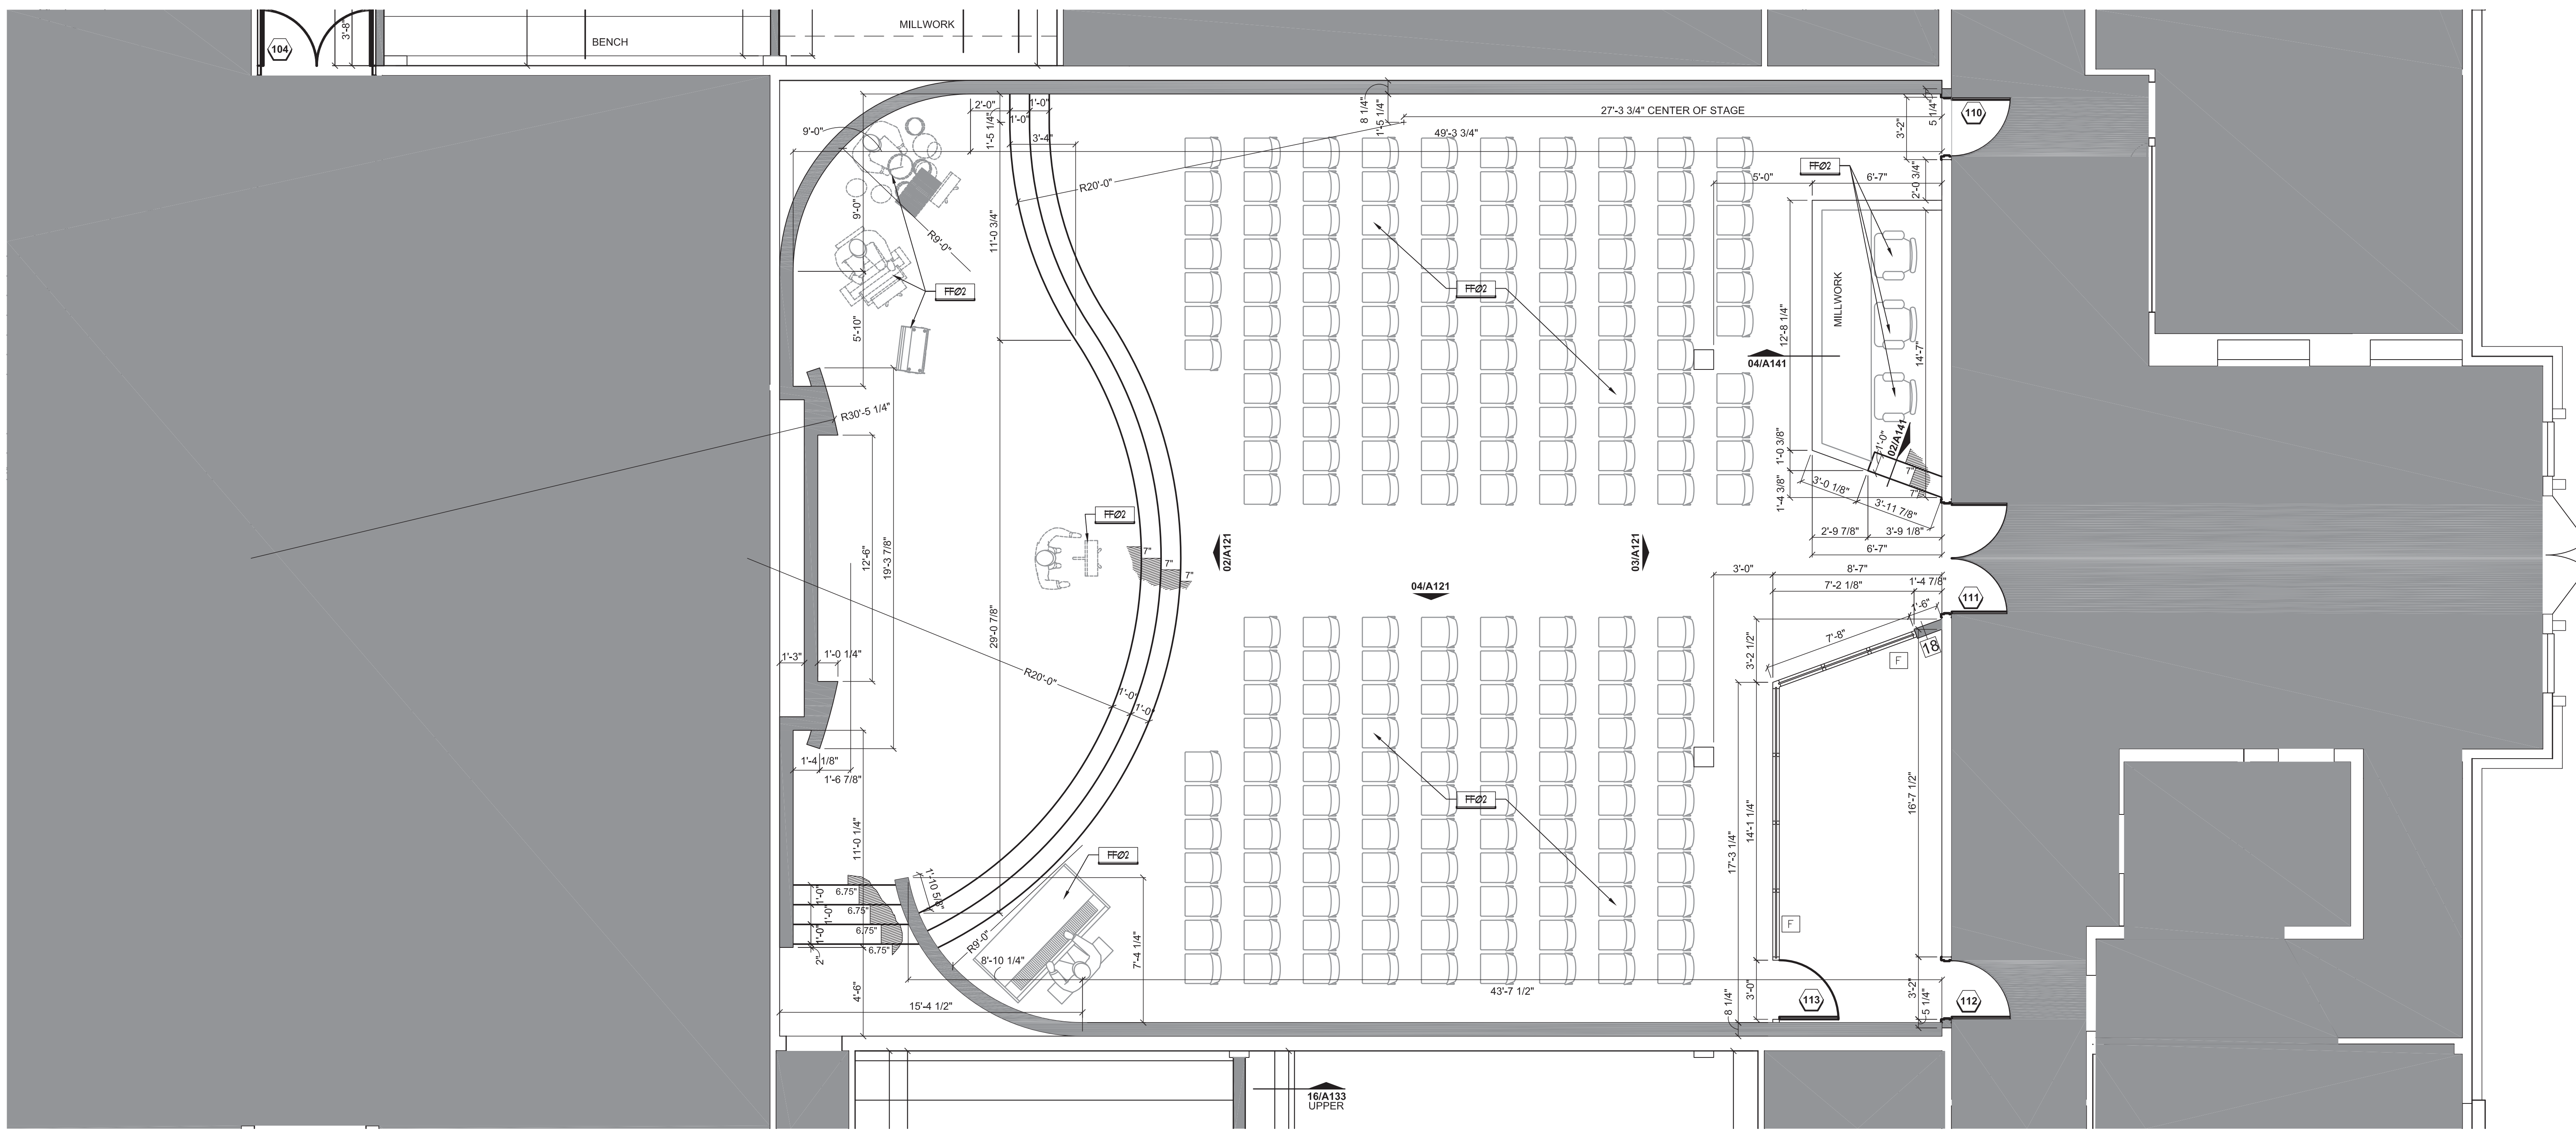

BINNERI PRESBYTERIAN CHURCH
RICHARDSON, TX
1301 ABRAMS RD.
ROCHARDSON, TEXAS 75081

DRAWN BY: **KJC**
CHECKED BY: **DAD**
DATE: **04.12.2017**
REVISIONS:

PROJECT NO.: **16054**
SHEET TITLE:

**PHASE I-ENGLISH
MINISTRY
DIMENSIONED
FLOOR PLAN**

SHEET NO.: **A-103**

01 ENGLISH MINISTRY DIMENSIONED FLOOR PLAN - LEVEL 1
1/4" = 1'-0"

GENERAL KEYNOTES:

1. **FURNITURE**
2. **FF01** FURNITURE BY OWNER, INSTALLED BY G.C.
   - **FF02** FURNITURE BY OWNER

FILE: C:\Users\Kary_Cooper\AppData\Local\Temp\APublish_12048\A-100-A_Level_1.dwg
SCALE: 48 DATE/TIME: Apr 13, 2017 10:11 am
USER: Kary_Cooper XREF(s): xbase-LEVEL1 Phase I.dwg xbase-GRID1.dwg titleblock_3042.dwg xbase-LEVEL2.dwg xbase-GRID2.dwg xbase-LEVEL1 Phase I.dwg